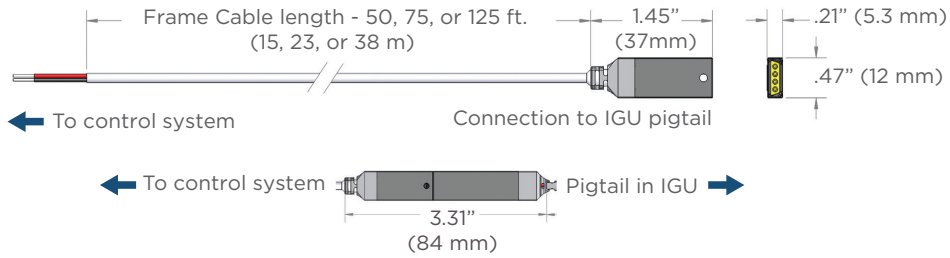

PRODUCT SHEET

FRAME CABLE

The SageGlass® Frame Cable connects the SageGlass insulating glass units (IGUs) to the control system. It can be ordered in a variety of lengths and conductor configurations to meet specific installation requirements. The plenum rated, PVC-insulated Frame Cable wires are 22 AWG.

PRODUCT DIMENSIONS

Frame Cable is joined to the IGU pigtail with an easy-snap connector.

Part Number	Cable Length	Conductors	Nominal Diameter
330-0007-007	50 ft. / 15 m	2	0.116" / 2.95 mm
330-0011-007		4	0.136" / 3.45 mm
330-0007-008	75 ft. / 23 m	2	0.116" / 2.95 mm
330-0011-008		4	0.136" / 3.45 mm
330-0007-010	125 ft. / 38 m	2	0.116" / 2.95 mm
330-0011-010		4	0.136" / 3.45 mm

Temperature rated -4 to 167 °F

PRODUCT RATINGS

Plenum rated

INSTALLATION INSTRUCTIONS

To protect the cable from damage while routing it through the framing system, use the grommets provided. A 3/8" (10mm) hole is required to install grommet. Frame Cables should be conditioned for 24 hours at room temperature prior to installation. The cables should never be installed below 32 °F ambient temperature. Once installed, the cables must not be exposed to sunlight, even through glass. If they are installed in an exposed location, they must be covered or painted (latex/water-based paint only). Non-adherence to these guidelines will void the warranty.