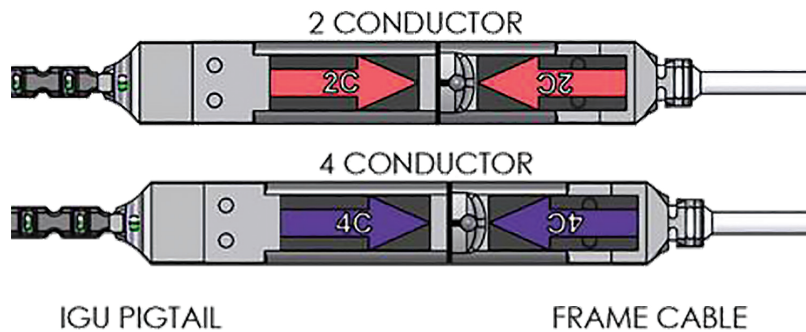

PRODUCT SHEET

FRAME CABLE

The SageGlass® Frame Cable connects the SageGlass insulating glass units (IGUs) to the control system. It can be ordered in a variety of lengths and conductor configurations to meet specific installation requirements. The plenum rated, PVC-insulated Frame Cable wires are 22 AWG.

PRODUCT DIMENSIONS

Frame Cable is joined to the IGU pigtail with an easy-snap connector.

Part Number	Cable Length	Conductors	Nominal Diameter
330-0007-007	50 ft. / 15 m	2	0.116" / 2.95 mm
330-0011-007		4	0.136" / 3.45 mm
330-0007-008	75 ft. / 23 m	2	0.116" / 2.95 mm
330-0011-008		4	0.136" / 3.45 mm
330-0007-010	125 ft. / 38 m	2	0.116" / 2.95 mm
330-0011-010		4	0.136" / 3.45 mm

Temperature rated -4 to 167 °F

PRODUCT RATINGS

Plenum rated

INSTALLATION INSTRUCTIONS

To protect the cable from damage while routing it through the framing system, use the grommets provided. A 3/8" (10mm) hole is required to install grommet. Frame Cables should be conditioned for 24 hours at room temperature prior to installation. The cables should never be installed below 32 °F ambient temperature. Once installed, the cables must not be exposed to sunlight, even through glass. If they are installed in an exposed location, they must be covered or painted (latex/water-based paint only). Non-adherence to these guidelines will void the warranty.

CONDUCTOR COUNT

Correct cable (2C or 4C) must be used per wiring/elevation diagram.

WHY SAGEGLASS?

1,000+
Installations

27+
Countries

560+
Patents

SageGlass® is the pioneer of the world's smartest dynamic glass. Electronically tintable SageGlass tints or clears automatically to optimize daylight levels while preventing heat and glare without the need for blinds or shades. SageGlass delivers superior comfort, enhances occupant well-being and saves energy. As part of Saint-Gobain, SageGlass is backed by more than 350 years of building science expertise that only the world leader in sustainable environments can provide.